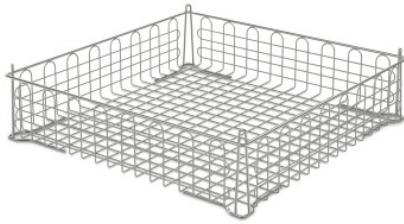

# Crockery basket 500×500×75 mm stackable and electropolished

**HUPFER**  
we make work flow

## Technical data

<b>Weight:</b>	1 kg
<b>Width:</b>	500 mm
<b>Depth:</b>	500 mm
<b>Height:</b>	75 mm

*Similar to illustration, technical modifications reserved. Without decoration.*

Crockery basket for storage and transport of small or difficult-to-stack crockery items in basket dispenser or basket transport trolley.

Basket in hygienic design, made of high-quality, electro-polished stainless steel round material in loop design.  $\emptyset$  0. 20" (5.0 mm) basket frame,  $\emptyset$  0.1" (2.5 mm) basket base and walls. The mesh size is 1.1" (27 mm) within each loop and 1. 2" (30 mm) from loop to loop. 5. 2" (133 mm) high,  $\emptyset$  0.16" (4.0 mm) centring corners integrated into the frame, for impeccable and precise stacking.