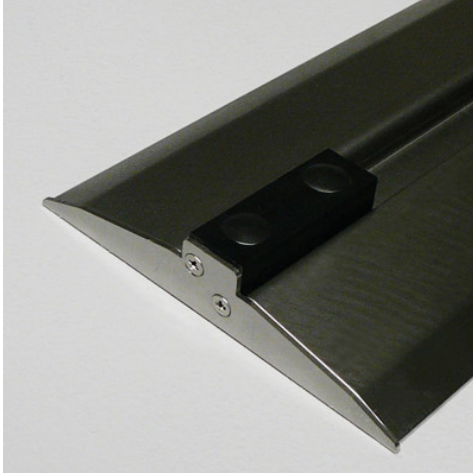

End stop for Easy Rider floor rail height 17 mm

P/N: 0120922 | SRG-BS/EA H17

HUPFER
we make work flow

Technical data

Carbon footprint (TM65 Midlevel Report) 1 kgCO₂e

TM65 Midlevel Report [Link to the certificate](#)

Weight: 0.1 kg

Width: 160 mm

Depth: 72 mm

Height: 28 mm

Similar to illustration, technical modifications reserved. Without decoration.

Plastic end stop for Easy Rider sliding shelving system floor rail, height 17 mm