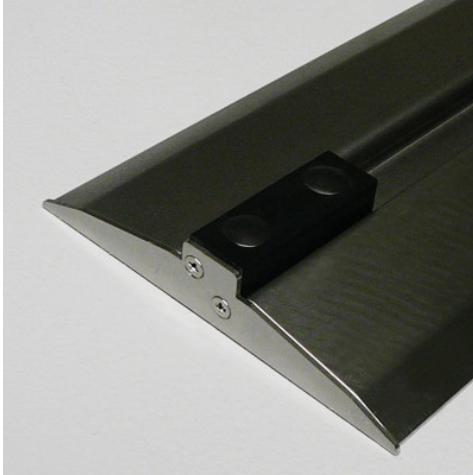

End stop for Easy Rider floor rail height 17 mm

P/N: 0120922 | SRG-BS/EA H17

HUPFER
we make work flow

Technical data

Carbon footprint (TM65 Midlevel Report) 1 kgCO₂e

TM65 Midlevel Report [Link to the certificate](#)

Weight: 0.1 kg

Width: 160 mm

Depth: 72 mm

Height: 28 mm

Similar to illustration, technical modifications reserved. Without decoration.

Plastic end stop for Easy Rider sliding shelving system floor rail, height 17 mm