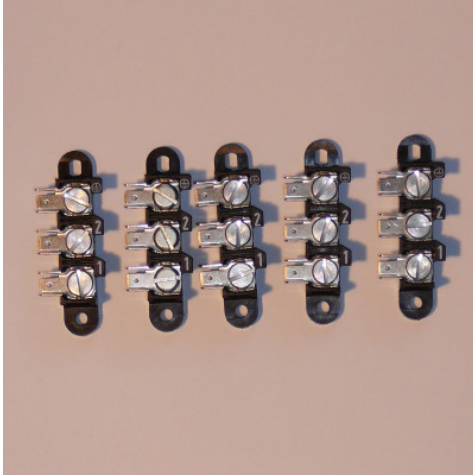

Mains connection terminals 3-pole, 1 PU = 5 pieces

HUPFER
we make work flow

Technical data

Weight: 0.2 kg

Similar to illustration, technical modifications reserved. Without decoration.

Time and date of the request:
08.04.2026, 20:26:09