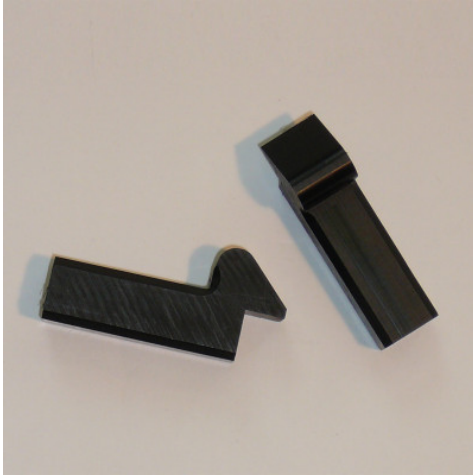

Door latch for SPTW 1 PU = 2 pcs

P/N: 014058071

HUPFER
we make work flow

Technical data

Similar to illustration, technical modifications reserved. Without decoration.

Time and date of the request:
26.04.2026, 21:34:48