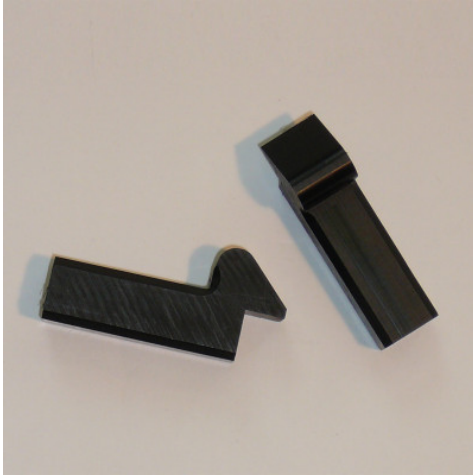

Door latch for SPTW 1 PU = 2 pcs

P/N: 014058071

HUPFER
we make work flow

Technical data

Similar to illustration, technical modifications reserved. Without decoration.

Time and date of the request:
20.05.2026, 12:59:52