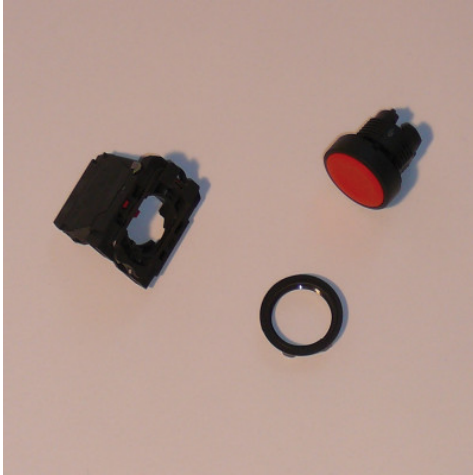

Push button "OFF"

P/N: 0191034944

HUPFER
we make work flow

Technical data

Weight:	0.2 kg
Width:	51 mm
Depth:	41 mm
Height:	30 mm

Similar to illustration, technical modifications reserved. Without decoration.

Time and date of the request:
05.04.2026, 15:51:34

All information / dimensions are approximate, technical changes reserved. © Hupfer