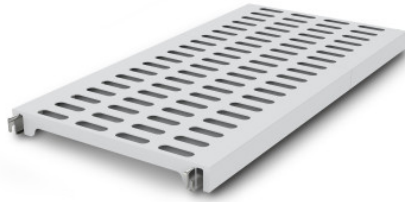

# Norm 12 louvred shelf 1000×600 mm

P/N: 0601789 | A-KR/N12 1000/600

**HUPFER**  
we make work flow

## Technical data

<b>Max. bay load</b>	200
<b>CO<sub>2</sub>-Fussabdruck (TM65 Basic Report)</b>	43 kgCO <sub>2</sub> e
<b>Weight:</b>	3 kg
<b>Width:</b>	1000 mm
<b>Depth:</b>	584 mm
<b>Height:</b>	53 mm

*Similar to illustration, technical modifications reserved. Without decoration.*

The easily hook-on plastic shelf for a ventilated, secure, and hygienic storage.

The effortlessly attachable plastic grid insert provides a ventilated, secure, and very easy-to-clean surface, even dishwasher-safe. Despite its low weight, the insert for the Norm 12 shelf supports high loads. Temperatures of -30°C are not a problem even in the long term.