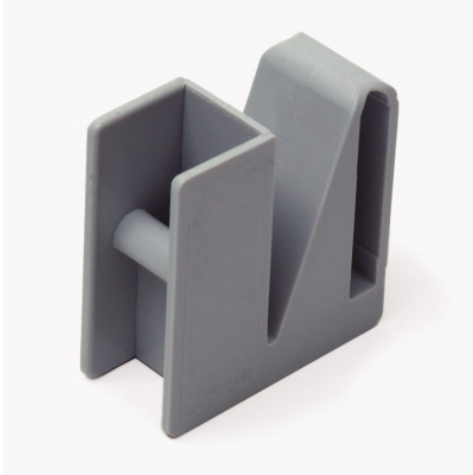

Corner hook for norm 12

P/N: 0603139 | RG-EVK A-N12

HUPFER
we make work flow

Technical data

Width: 56 mm

Depth: 25 mm

Height: 59 mm

Similar to illustration, technical modifications reserved. Without decoration.

Corner hook for corner extension by a shelf support to a plastic grating support or a solid plastic support.

Time and date of the request:
26.04.2026, 23:10:10

All information / dimensions are approximate, technical changes reserved. © Hupfer