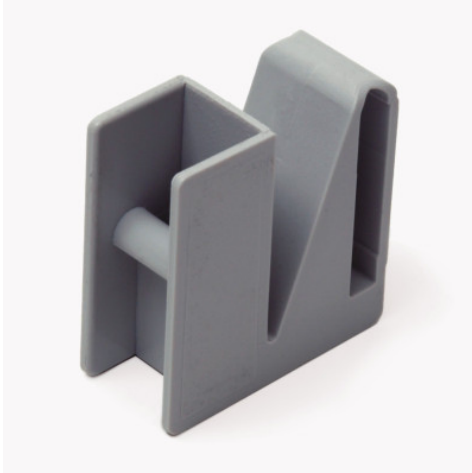

Corner hook for norm 12

P/N: 0603139 | RG-EVK A-N12

HUPFER
we make work flow

Technical data

Width: 56 mm

Depth: 25 mm

Height: 59 mm

Similar to illustration, technical modifications reserved. Without decoration.

Corner hook for corner extension by a shelf support to a plastic grating support or a solid plastic support.

Time and date of the request:
02.04.2026, 16:18:48

All information / dimensions are approximate, technical changes reserved. © Hupfer