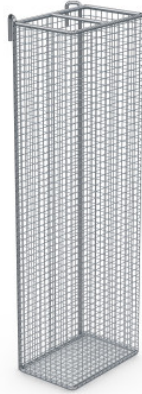

Catheter basket for hanging rails

P/N: 7500152 | KaKo 150/100/480 MW 8/8

HUPFER
we make work flow

Technical data

Weight:	0.6 kg
Width:	150 mm
Depth:	100 mm
Height:	480 mm

Similar to illustration, technical modifications reserved. Without decoration.

Shelf for storage and provision of catheters, attachable to an equipment rail.

Basket made of high-quality, electro-polished stainless steel round material. Wire holders enable catheter basket to be attached to a 1.0 × 0.4" (25 × 10 mm) equipment rail.