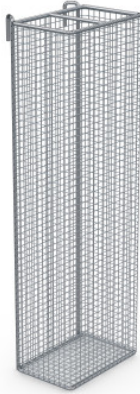

# Catheter basket for hanging rails

P/N: 7500152 | KaKo 150/100/480 MW 8/8

**HUPFER**  
we make work flow

## Technical data

<b>Weight:</b>	0.6 kg
<b>Width:</b>	150 mm
<b>Depth:</b>	100 mm
<b>Height:</b>	480 mm

*Similar to illustration, technical modifications reserved. Without decoration.*

Shelf for storage and provision of catheters, attachable to an equipment rail.

Basket made of high-quality, electro-polished stainless steel round material. Wire holders enable catheter basket to be attached to a 1.0 × 0.4" (25 × 10 mm) equipment rail.

Time and date of the request:  
29.04.2026, 04:40:50