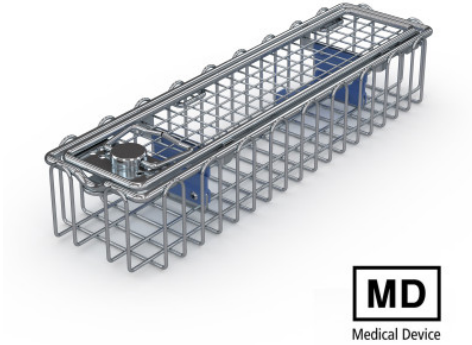

## Endoscope basket 290×80×52 mm

P/N: 7500479 | SiKo/Endo 290/080/052 oR oG DS mD 1-fach

### Technical data

|                |        |
|----------------|--------|
| <b>Weight:</b> | 0.5 kg |
| <b>Width:</b>  | 290 mm |
| <b>Depth:</b>  | 80 mm  |
| <b>Height:</b> | 52 mm  |

*Similar to illustration, technical modifications reserved. Without decoration.*

Sieve basket for endoscope, with removable lid made of high-quality stainless steel wire, for cleaning, sterilisation, transport, storage and provision of an endoscope.

Sieve basket made of closed wire loops with top frame made of stainless steel wire, lid made of welded mesh with wire frame and safe twist lock. A robust ocular holder with replaceable silicone inserts in the basket ensures, along with appropriate locking pins on the lid, perfect fixing and optimum protection of the endoscope optics also during cleaning, disinfection and sterilisation processes.