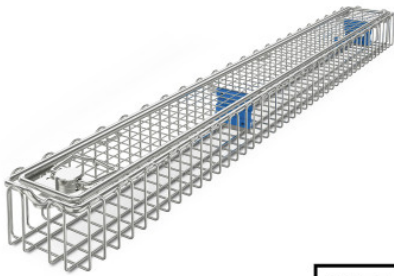

Endoscope basket 670×80×52 mm

P/N: 7500508 | SiKo/Endo 670/080/052 oR oG DS mD 1-fach

Technical data

Weight:	0.9 kg
Width:	670 mm
Depth:	80 mm
Height:	52 mm

Similar to illustration, technical modifications reserved. Without decoration.

Sieve basket for endoscope, with removable lid made of high-quality stainless steel wire, for cleaning, sterilisation, transport, storage and provision of an endoscope.

Sieve basket made of closed wire loops with top frame made of stainless steel wire, lid made of welded mesh with wire frame and safe twist lock. A sturdy ocular holder with replaceable silicon inserts in the basket, together with the corresponding locking pins on the lid, ensures perfect fixation and optimum protection of the endoscope optics even during cleaning, disinfection and sterilisation processes.