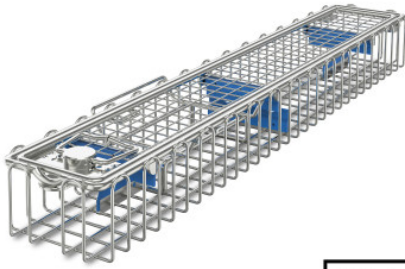

Endoscope basket 290×80×52 mm

P/N: 7500831 | SiKo/Endo 290/080/052 oR oG DS mD 2-fach

Technical data

Weight:	0.5 kg
Width:	290 mm
Depth:	80 mm
Height:	52 mm

Similar to illustration, technical modifications reserved. Without decoration.

Sieve basket for endoscope, with removable lid made of high-quality stainless steel wire, for cleaning, sterilisation, transport, storage and provision two endoscopes.

Sieve basket made of closed wire loops with top frame made of stainless steel wire, lid made of welded mesh with wire frame and safe twist lock. A robust ocular holder with replaceable silicone inserts in the basket ensures, along with appropriate locking pins on the lid, perfect fixing and optimum protection of the endoscope optics also during cleaning, disinfection and sterilisation processes.