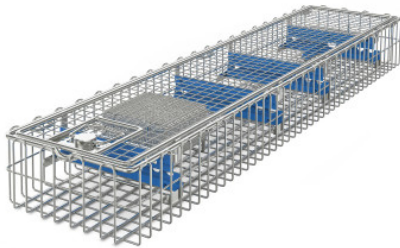

Endoscope basket 640×150×77 mm

P/N: 7500849 | RG-LV/N20 1500

HUPFER
we make work flow

Technical data

Weight:	2 kg
Width:	640 mm
Depth:	150 mm
Height:	77 mm

Similar to illustration, technical modifications reserved. Without decoration.

Long rails for loading the shelf from both sides (4 in each shelf bay, no angled setup)

Time and date of the request: 22.04.2026, 02:46:13 *All information / dimensions are approximate, technical changes reserved. © Hupfer*