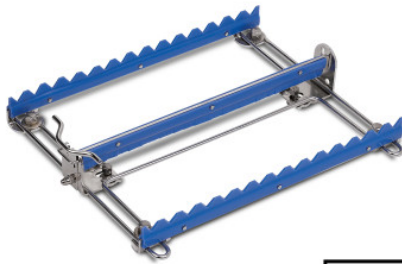

Fixing clamp infinitely adjustable

P/N: 7501134 | KIVo verst

HUPFER
we make work flow

Technical data

Weight:	0.3 kg
Width:	200 mm
Depth:	236 mm
Height:	44 mm

Similar to illustration, technical modifications reserved. Without decoration.

continuously adjustable: 60 × 214 mm

Time and date of the request:
13.05.2026, 15:27:29

All information / dimensions are approximate, technical changes reserved. © Hupfer