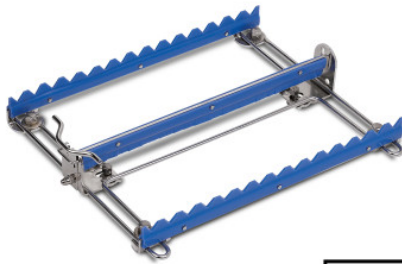

Fixing clamp infinitely adjustable

P/N: 7501134 | KIVo verst

HUPFER
we make work flow

Technical data

Weight:	0.3 kg
Width:	200 mm
Depth:	236 mm
Height:	44 mm

Similar to illustration, technical modifications reserved. Without decoration.

continuously adjustable: 60 × 214 mm

Time and date of the request:
05.04.2026, 06:36:08

All information / dimensions are approximate, technical changes reserved. © Hupfer