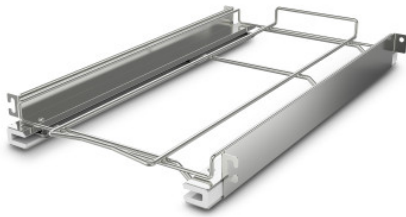

# Medidul pull-out frame set for StU

P/N: 7504555 | ERS StE 595/296/60

**HUPFER**  
we make work flow

## Technical data

<b>Payload:</b>	20
<b>Weight:</b>	3 kg
<b>Width:</b>	296 mm
<b>Depth:</b>	595 mm
<b>Height:</b>	60 mm

*Similar to illustration, technical modifications reserved. Without decoration.*

StU insert frame set, stainless steel, approx. 3/4 extension