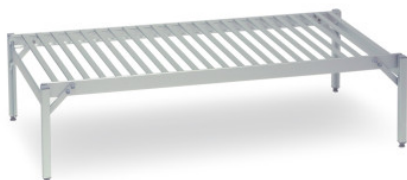

Norm 20 dunnage rack 1000×600 mm

Технические характеристики изделия 0203442 | RG-BR/N20
1000/600/300

Технические характеристики

Масса:	4 кг
Ширина:	1000 мм
Глубина:	605 мм
Высота:	305 мм

*Показан пример без декоративных элементов,
точность технического описания не
гарантируется.*

The floor shelf for the standing shelf provides a storage surface for food and all types of stored goods. It is suitable for continuous use at ambient temperatures from -40°C to +60°C.

The firmly pressed frame, serving as a base shelf for the upright shelving unit, is made of aluminium and is delivered disassembled for space-saving self-assembly. The base shelf provides an additional HACCP-compliant storage surface for foodstuffs and all types of stored goods. The frame features height-adjustable screw feet that easily compensate for any unevenness in the floor. The seamless pressed aluminium grate offers a secure, well-ventilated, and easy-to-clean additional storage surface capable of bearing heavy loads. With a cleaning-friendly height clearance from the floor, the base shelf is a welcome accessory for our Hupfer upright shelving units in the standard series.

Temperatures from -40°C up to +60°C pose no problem, even for prolonged periods.

- Firmly pressed frame ensures secure, well-ventilated, and hygienic storage of food as well as additional storage space
- Design with clearance from the floor simplifies cleaning
- Height-adjustable screw feet compensate for possible floor unevenness and ensure a stable base and secure storage surface
- High-quality aluminium workmanship allows for easy cleaning and perfect