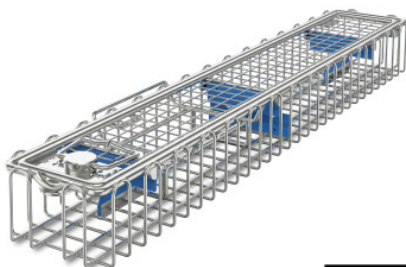

Endoscope basket 290×80×52 mm

Технические характеристики изделия 7500831 | SiKo/Endo 290/080/052

08-06-DS-mD-2-fach

Технические характеристики

Масса:	0.5 кг
Ширина:	290 мм
Глубина:	80 мм
Высота:	52 мм

Показан пример без декоративных элементов, точность технического описания не гарантируется.

Sieve basket for endoscope, with removable lid made of high-quality stainless steel wire, for cleaning, sterilisation, transport, storage and provision two endoscopes.

Sieve basket made of closed wire loops with top frame made of stainless steel wire, lid made of welded mesh with wire frame and safe twist lock. A robust ocular holder with replaceable silicone inserts in the basket ensures, along with appropriate locking pins on the lid, perfect fixing and optimum protection of the endoscope optics also during cleaning, disinfection and sterilisation processes.