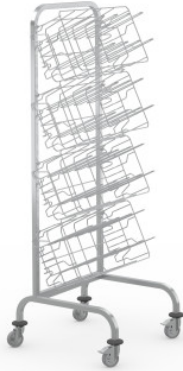

Hook trolley 20 pairs of hooks

Технические характеристики изделия 7506173 | HAW 605/620/1620

1/АНР.4Кр

Технические характеристики

Масса:	17 кг
Ширина:	605 мм
Глубина:	620 мм
Высота:	1620 мм

Показан пример без декоративных элементов, точность технического описания не гарантируется.

The hook trolley for operating theatre shoes is used to transport and store operating theatre shoes in shoe baskets.

The stainless steel hook trolley for 20 pairs of shoes is used for convenient transport and user-friendly organisation of operating theatre shoes in baskets attached to it. The Hupfer hook trolley ensures easy handling and efficient transport processes in any medical working environment. The all-round welded frame made of stainless steel square tube with curved upper corners is particularly torsion-resistant and robust. The frame also serves as a push bar. Firmly welded pairs of hooks make it easy to attach the appropriate accessories. Thus equipped, the hook trolley allows quick access and a clear overview of the supplies to be provided. The high-quality design guarantees optimum hygiene for demanding environments. The base of the trolley made of square tube with rounded corners and four swivel castors with two locks ensures smooth movement and precise manoeuvring. The antistatic tyres prevent electrostatic charging and provide effective protection against potential sparks. Hook trolley with single side loading with 4 holders for baskets.

- Open design for fast access and user-friendly organisation
- Firmly welded pairs of hooks allow the accessories to be easily attached in the configuration required
- High-quality design guarantees easy cleaning and optimum hygiene