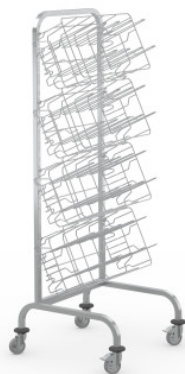

Hook trolley 20 pairs of hooks

Технические характеристики изделия 7506173 | HAW 605/620/1620

1/АНР.4Кр

Технические характеристики

Масса:	17 кг
Ширина:	605 мм
Глубина:	620 мм
Высота:	1620 мм

Показан пример без декоративных элементов, точность технического описания не гарантируется.

The hook trolley for operating theatre shoes is used to transport and store operating theatre shoes in shoe baskets.

The stainless steel hook trolley for 20 pairs of shoes is used for convenient transport and user-friendly organisation of operating theatre shoes in baskets attached to it. The Hupfer hook trolley ensures easy handling and efficient transport processes in any medical working environment. The all-round welded frame made of stainless steel square tube with curved upper corners is particularly torsion-resistant and robust. The frame also serves as a push bar. Firmly welded pairs of hooks make it easy to attach the appropriate accessories. Thus equipped, the hook trolley allows quick access and a clear overview of the supplies to be provided. The high-quality design guarantees optimum hygiene for demanding environments. The base of the trolley made of square tube with rounded corners and four swivel castors with two locks ensures smooth movement and precise manoeuvring. The antistatic tyres prevent electrostatic charging and provide effective protection against potential sparks. Hook trolley with single side loading with 4 holders for baskets.

- Open design for fast access and user-friendly organisation
- Firmly welded pairs of hooks allow the accessories to be easily attached in the configuration required
- High-quality design guarantees easy cleaning and optimum hygiene

1/4HP 4Ko

- Swivel castors ensure smooth movement and precise manoeuvring
- Locks guarantee safe movement and immobilisation
- Antistatic tyres prevent electrostatic charging and protect highly sensitive equipment