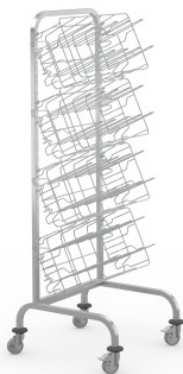

Hook trolley 20 pairs of hooks

Технические характеристики изделия 7506173 | HAW 605/620/1620

1/АНР.4Кр

Технические характеристики

Масса:	17 кг
Ширина:	605 мм
Глубина:	620 мм
Высота:	1620 мм

Показан пример без декоративных элементов, точность технического описания не гарантируется.

The hook trolley for operating theatre shoes is used to transport and store operating theatre shoes in shoe baskets.

The stainless steel hook trolley for 20 pairs of shoes is used for convenient transport and user-friendly organisation of operating theatre shoes in baskets attached to it. The Hupfer hook trolley ensures easy handling and efficient transport processes in any medical working environment. The all-round welded frame made of stainless steel square tube with curved upper corners is particularly torsion-resistant and robust. The frame also serves as a push bar. Firmly welded pairs of hooks make it easy to attach the appropriate accessories. Thus equipped, the hook trolley allows quick access and a clear overview of the supplies to be provided. The high-quality design guarantees optimum hygiene for demanding environments. The base of the trolley made of square tube with rounded corners and four swivel castors with two locks ensures smooth movement and precise manoeuvring. The antistatic tyres prevent electrostatic charging and provide effective protection against potential sparks. Hook trolley with single side loading with 4 holders for baskets.

- Open design for fast access and user-friendly organisation
- Firmly welded pairs of hooks allow the accessories to be easily attached in the configuration required
- High-quality design guarantees easy cleaning and optimum hygiene