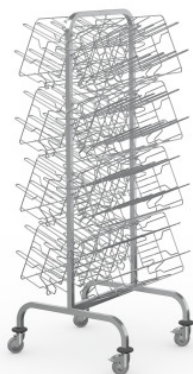

Hook trolley 40 pairs of hooks

Технические характеристики изделия 7506174 | HAW 605/675/1620

2/8HP.8K0

Технические характеристики

Масса:	28 кг
Ширина:	605 мм
Глубина:	675 мм
Высота:	1620 мм

Показан пример без декоративных элементов, точность технического описания не гарантируется.

The hook trolley for operating theatre shoes is used to transport and store operating theatre shoes in shoe baskets.

The stainless steel hook trolley for 40 pairs of shoes is used for convenient transport and user-friendly organisation of operating theatre shoes in baskets attached to it. The Hupfer hook trolley ensures easy handling and efficient transport processes in any medical working environment. The all-round welded frame made of stainless steel square tube with curved upper corners is particularly torsion-resistant and robust. The frame also serves as a push bar. Firmly welded pairs of hooks make it easy to attach the appropriate accessories. Thus equipped, the hook trolley allows quick access and a clear overview of the supplies to be provided. The high-quality design guarantees optimum hygiene for demanding environments. The base of the trolley made of square tube with rounded corners and four swivel castors with two locks ensures smooth movement and precise manoeuvring. The antistatic tyres prevent electrostatic charging and provide effective protection against potential sparks. Hook trolley with double side loading with 4 holders for baskets on each side.

- Open design for fast access and user-friendly organisation
- Firmly welded pairs of hooks allow the accessories to be easily attached in the configuration required
- High-quality design guarantees easy cleaning and optimum hygiene

- Swivel castors ensure smooth movement and precise manoeuvring
- Locks guarantee safe movement and immobilisation
- Antistatic tyres prevent electrostatic charging and protect highly sensitive equipment